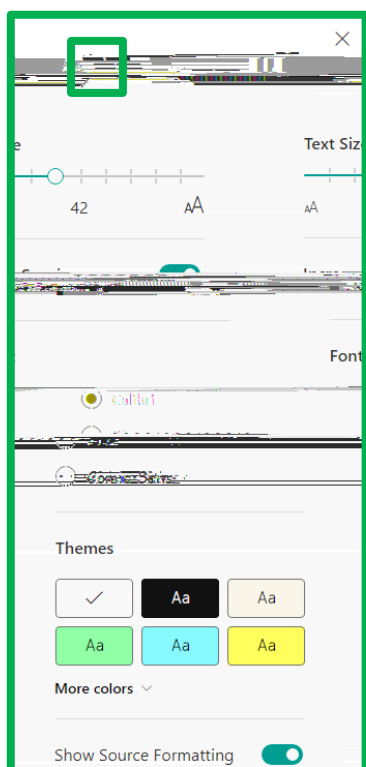

Microsoft Word

Microsoft OneNote

To read the text aloud in Microsoft OneNote

(OPTIONAL)

(OPTIONAL)

Play (>)

Other reading features available in Microsoft OneNote

Adjust text size, spacing, font and colour scheme

Text Preferences

Break words into syllables or highlight parts of speech (nouns, verbs, adjectives, adverbs)

Grammar Options

Limits lines shown at once (1, 3 or 5), show pictures for words (Boardmaker) and translate